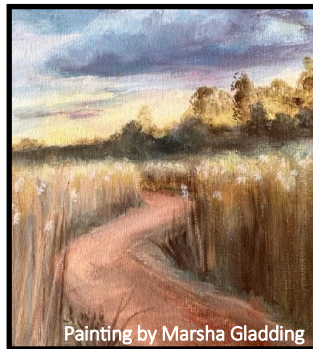

EVENTS

Discovery Day
Bringing the Outdoors In!

Family Friendly Activities
Live Animal Encounters.
Visit Local Agency Booths for
Things to Do All Summer Long!

Saturday, June 8, 2024
10am - 1pm

Free!
Indoors!

ONGOING

EXHIBIT GALLERY

Open Tues - Sun from 9:00 am to 3:00 pm, the Nature Center Exhibit Gallery offers a fun, interactive experience for all ages. Free.

NATURE STORE

Located in the Exhibit Gallery, Tue - Sun, 9 am to 3 pm. Gifts, apparel & more.

LIZARD LOUNGE

Looking for a picnic spot? The Lizard Lounge is open Tue-Sun, 9 am to 3 pm, subject to availability. No food for sale. Free WiFi.

VISITING THE PARK

Trails are open every day from dawn to dusk. Before you come, check the weather report for high temperatures or flash flood warnings. **Bring water**, walking shoes, a hat, sunscreen, and bug repellent.

PROGRAMS AT A GLANCE

JUNE 2024

SUN	6/2	11 AM	WATERCOLOR FOR KIDS*
SAT	6/8	10 AM	DISCOVERY DAY
WED	6/12	11 AM	NATURE TALES
WED	6/12	6 PM	EVENING LECTURE
THU	6/13	11 AM	ADULT WATERCOLOR*
SUN	6/16	12:30 PM	CRITTERS & CRAFTS*
SUN	6/16	1 PM	ART RECEPTION
THU	6/20	7 PM	DISCOVERY WALK: BATS*
SAT	6/22	10 AM	POLLINATOR PARTY*

* Advance signup required.

ART EXHIBITS

SPOTLIGHT ON NATURE GALLERY (SONG): UNBOUND II
View plein air art pieces created by participating artists of the 2024 Wetlands Art Day. Art exhibit on display May 4 to June 27.

NEST ART GALLERY: NV WATERCOLOR SOCIETY SIGNATURE SHOW

Featuring pieces created by the Nevada Watercolor Society. Art exhibit on display from June 2 to July 28. Opening reception Sunday, June 16, 1pm to 3pm.